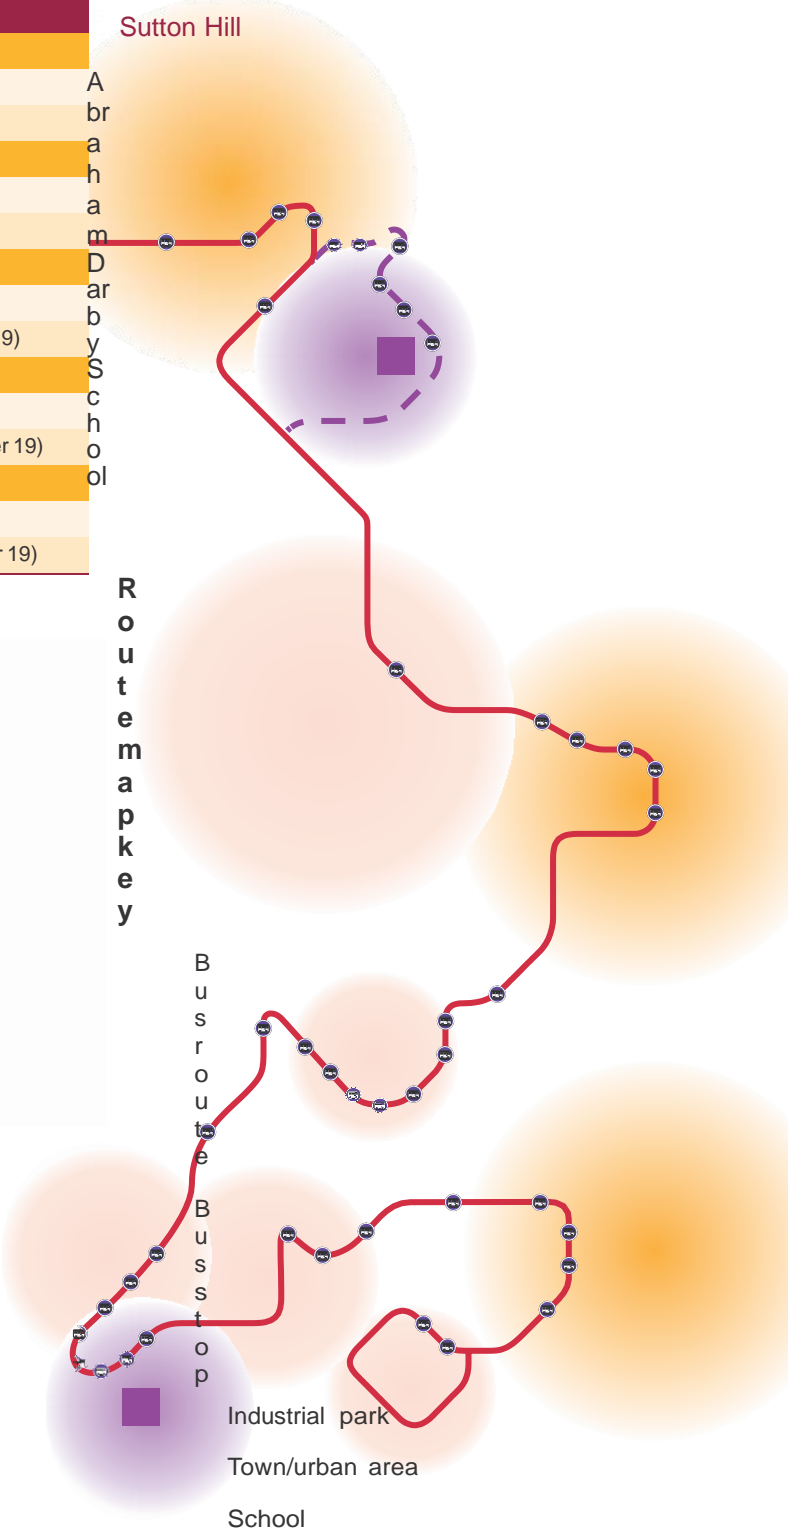

Ticket prices	
Single tickets	
£2 single adults	A
£1 single children (under 19)	b
Day ticket	
£4 adults	a
£2 single children (under 19)	h
Weekly ticket	
7 days £15 adults	a
7 days £7.50 children (under 19)	m
Season tickets	
28 days £50 adult	D
28 days £27.50 children (under 19)	a
Annual tickets	
365 days £500 adult	r
365 days £275 children (under 19)	b

Abrah
am
Darby
School

Sutton Hill

R
o
u
t
e
m
a
p
k
e
y

B
u
s
r
o
u
t
e
B
u
s
s
t
o
p