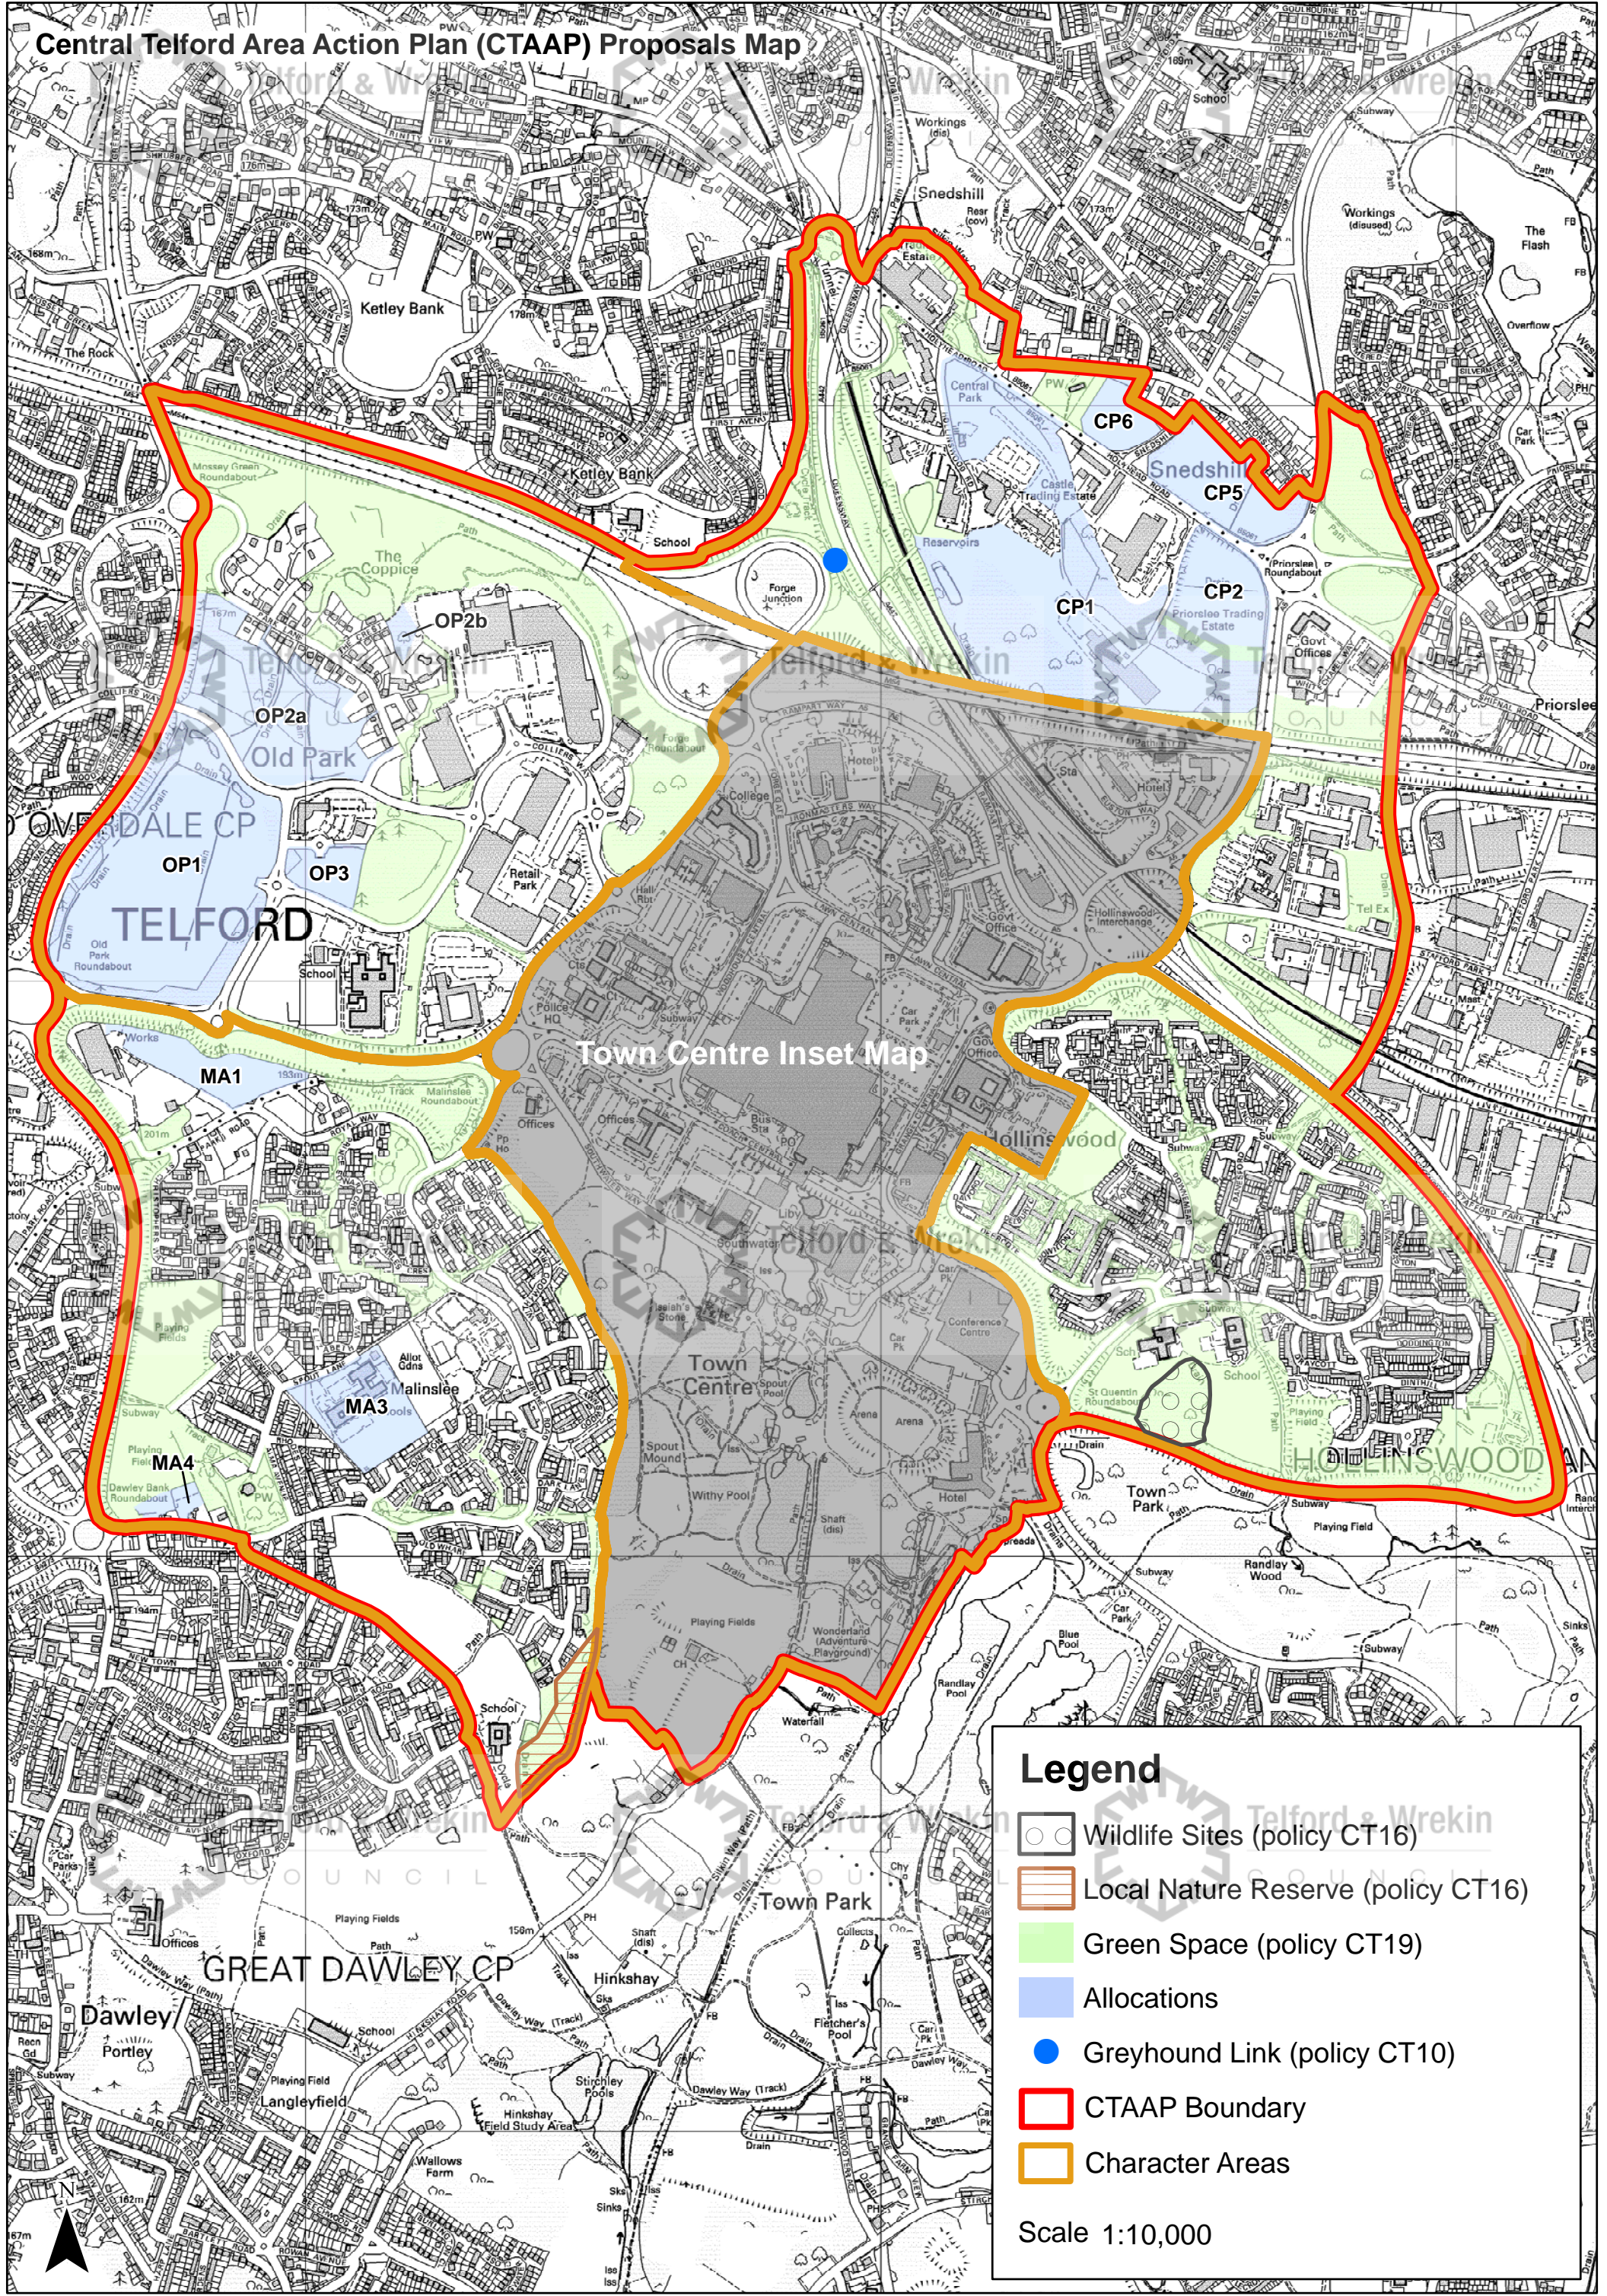

# Central Telford Area Action Plan (CTAAP) Proposals Map

**Central Telford Area Action Plan (CTAAP) Proposals Map**  
**Town Centre Inset**

**Legend**

-  Wildlife Sites (policy CT16)
-  Local Nature Reserve (policy CT16)
-  Green Spaces (policy CT19)
-  Town Centre Core (policy TC1)
-  Extension to Primary Shopping Area (policy CT2)
-  Box Road (policy CT7)
-  Allocations
-  Town Centre Sub Character Areas (policy TC1-7)
-  CTAAP Boundary

Scale 1:10,000