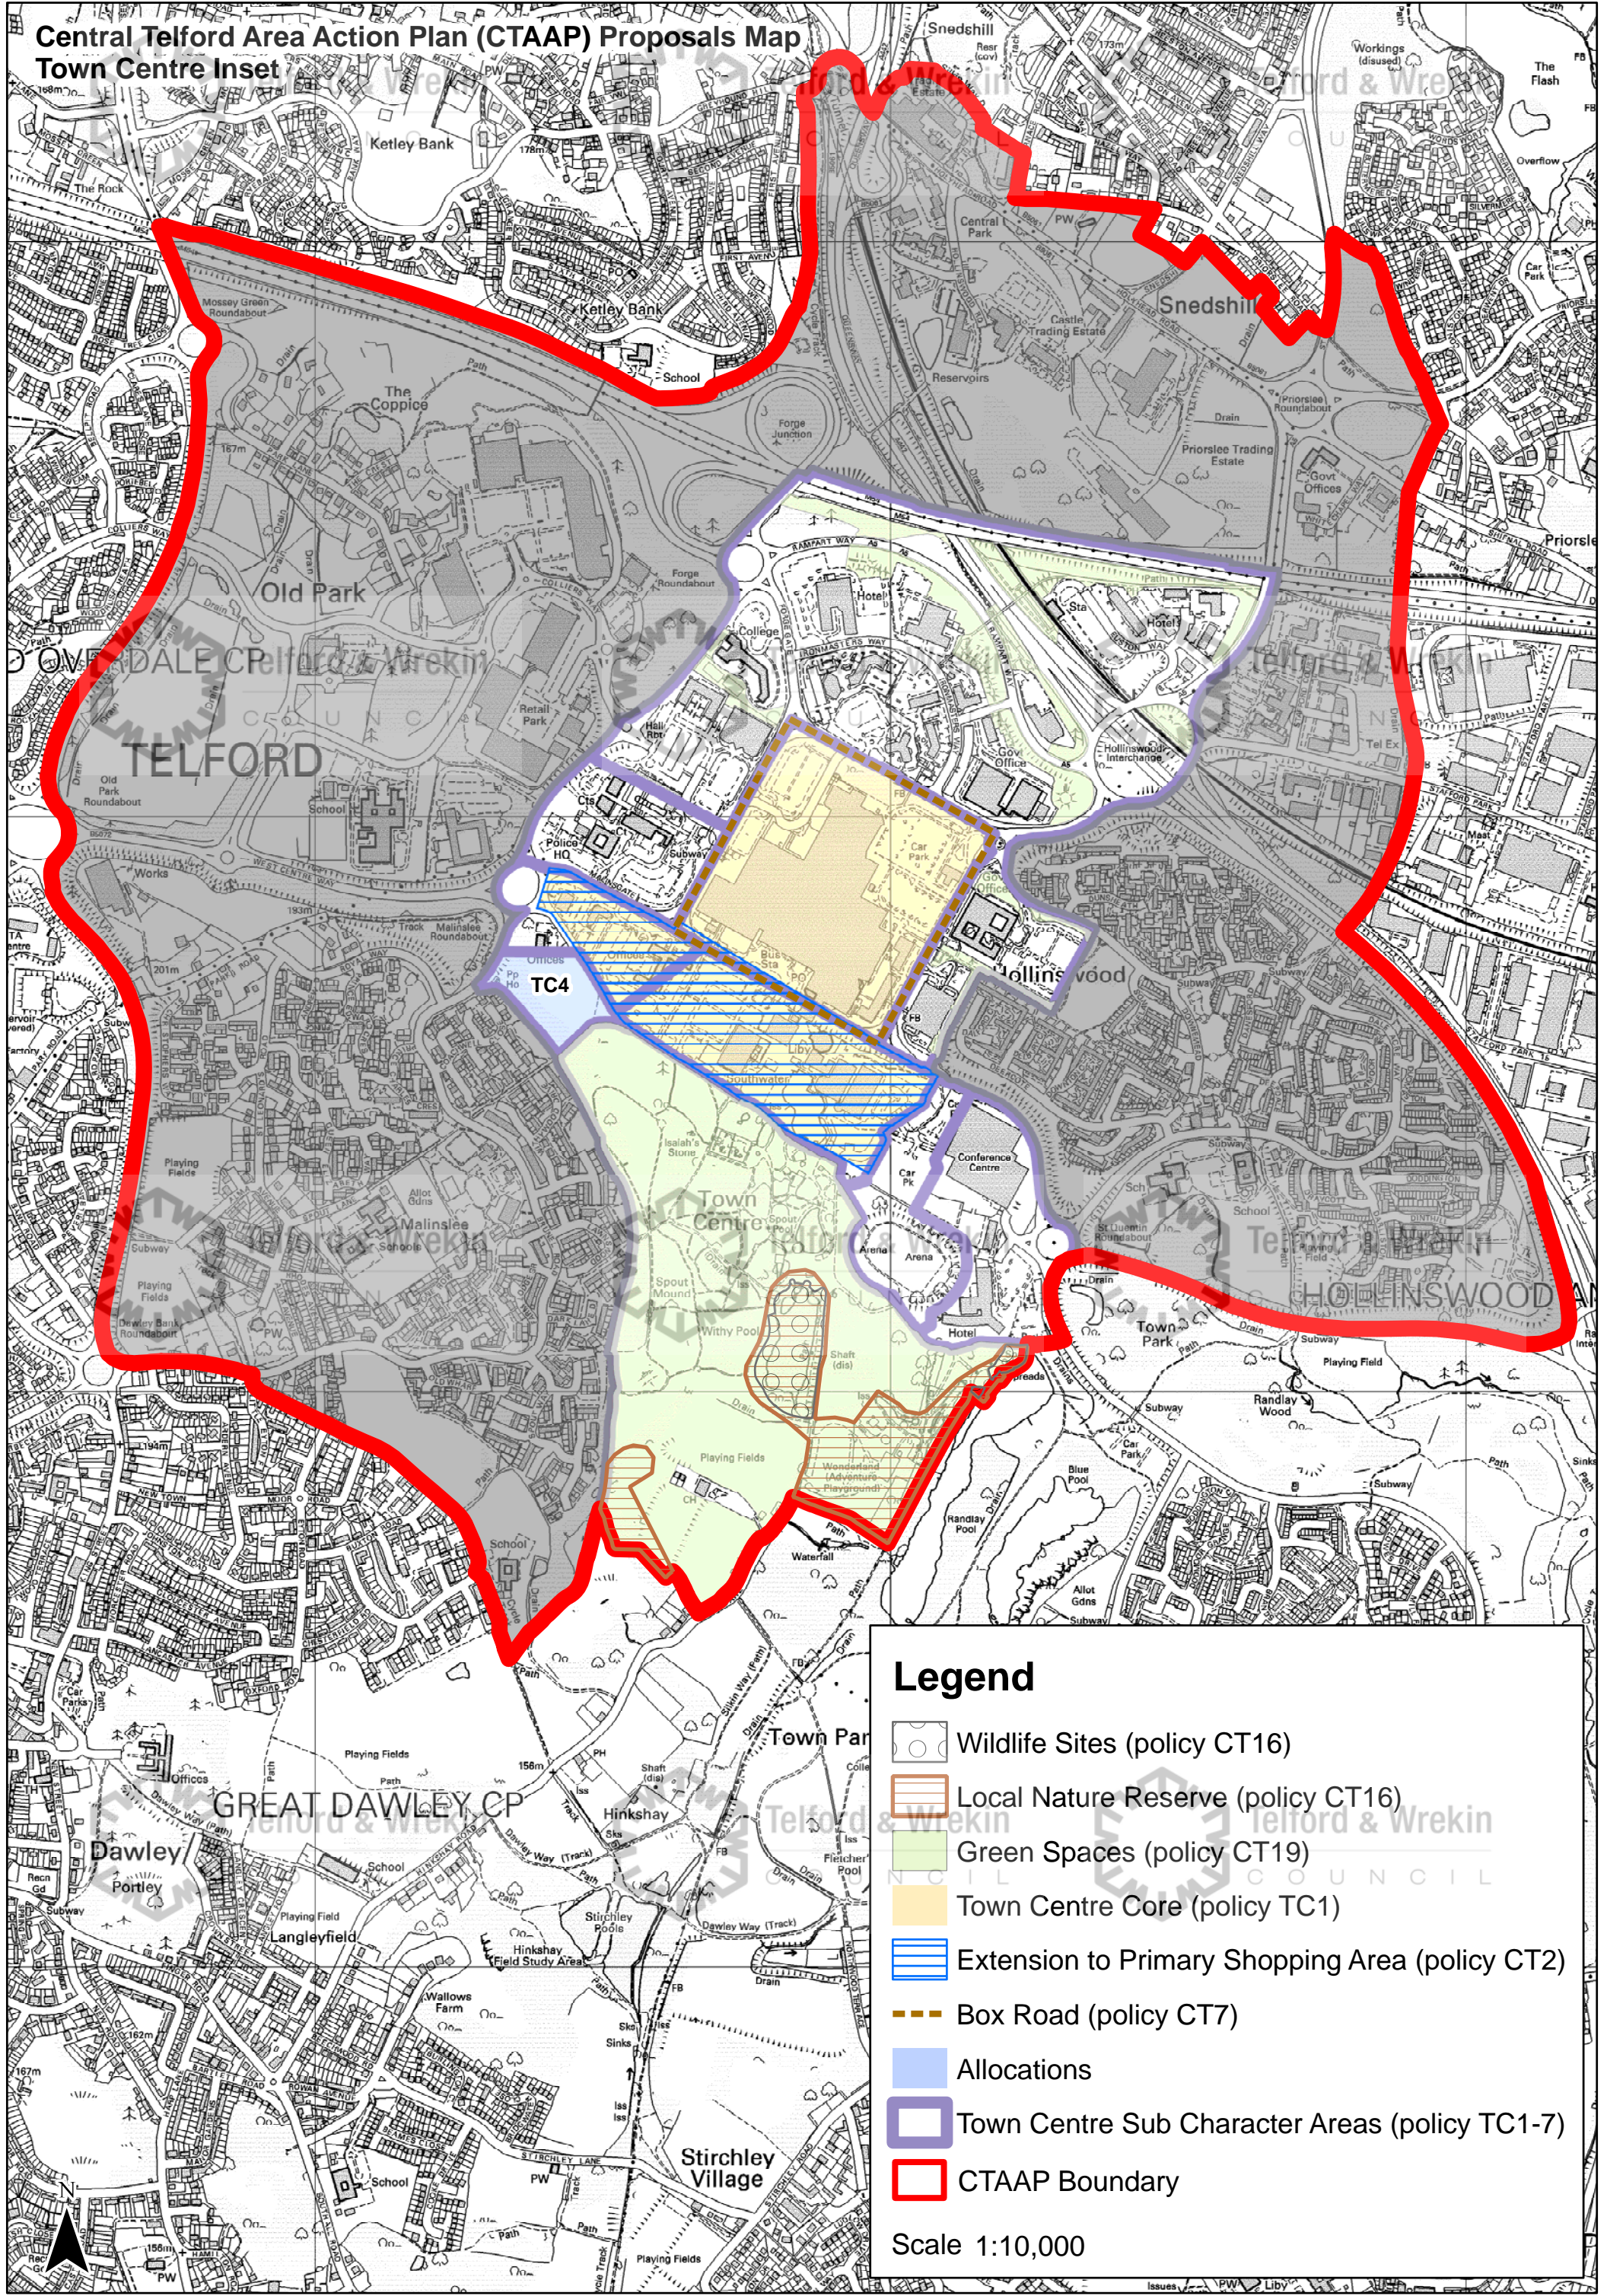

# Central Telford Area Action Plan (CTAAP) Proposals Map

**Central Telford Area Action Plan (CTAAP) Proposals Map**  
**Town Centre Inset**

**Legend**

-  Wildlife Sites (policy CT16)
-  Local Nature Reserve (policy CT16)
-  Green Spaces (policy CT19)
-  Town Centre Core (policy TC1)
-  Extension to Primary Shopping Area (policy CT2)
-  Box Road (policy CT7)
-  Allocations
-  Town Centre Sub Character Areas (policy TC1-7)
-  CTAAP Boundary

Scale 1:10,000